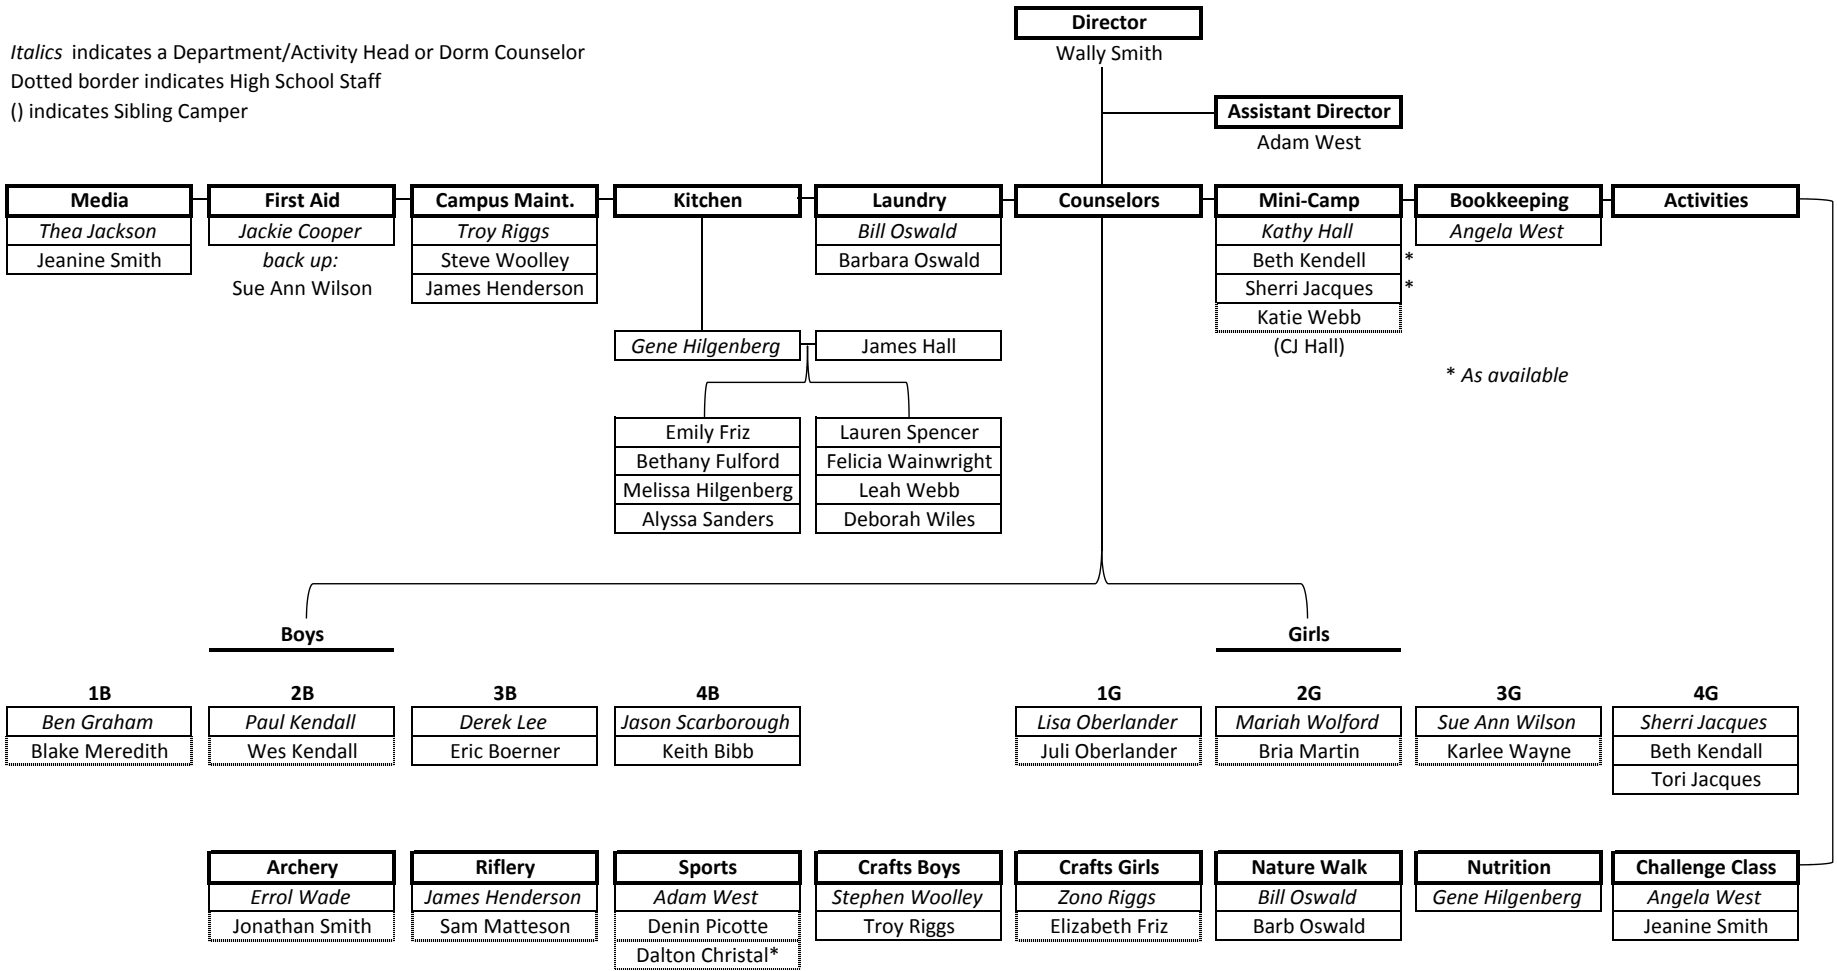

Missouri Pre-Teen Camp 2012 - Camp Structure (as of 5/25/2012)

Italics indicates a Department/Activity Head or Dorm Counselor
 Dotted border indicates High School Staff
 () indicates Sibling Camper

* Dalton will also serve as Camp Lifeguard.